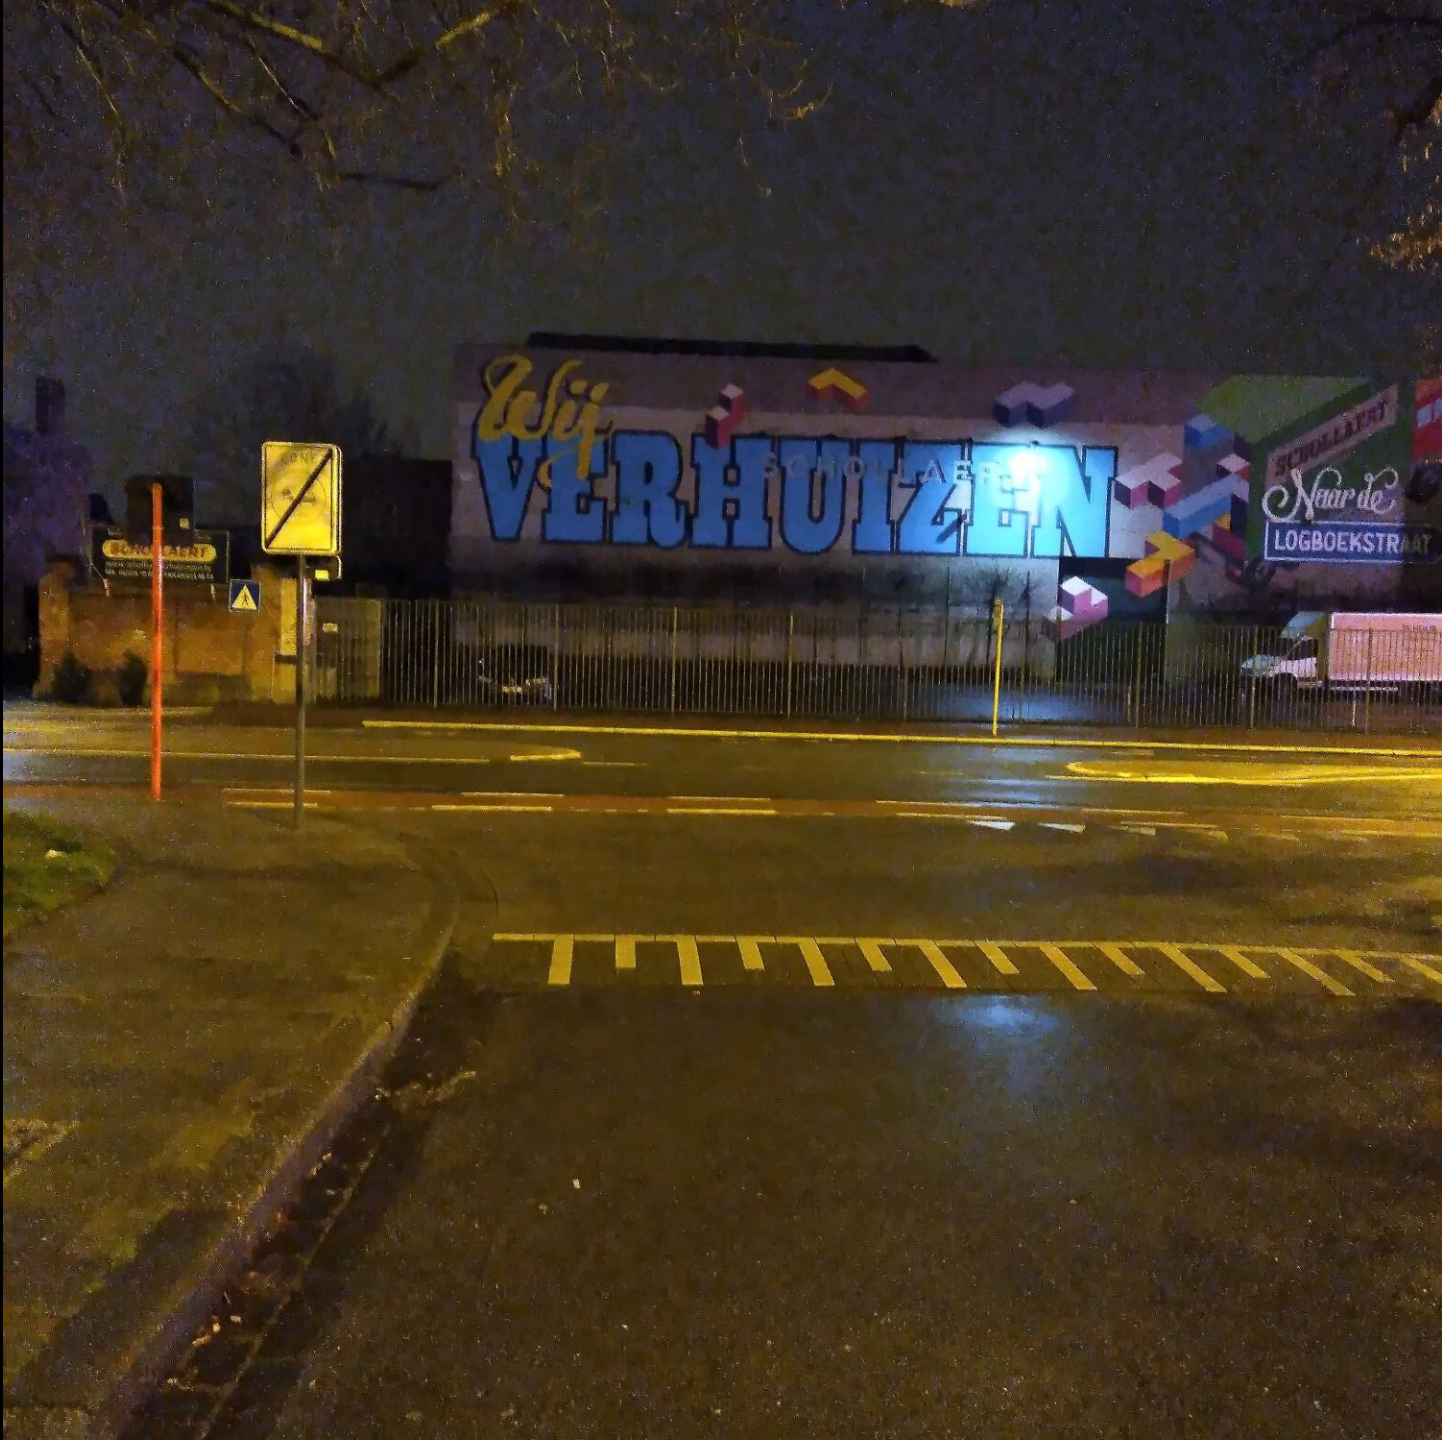

Wij
VERHUIZEN

Naar de
LOGBOEKSTRAAT

VERBODEN
PARKEREN