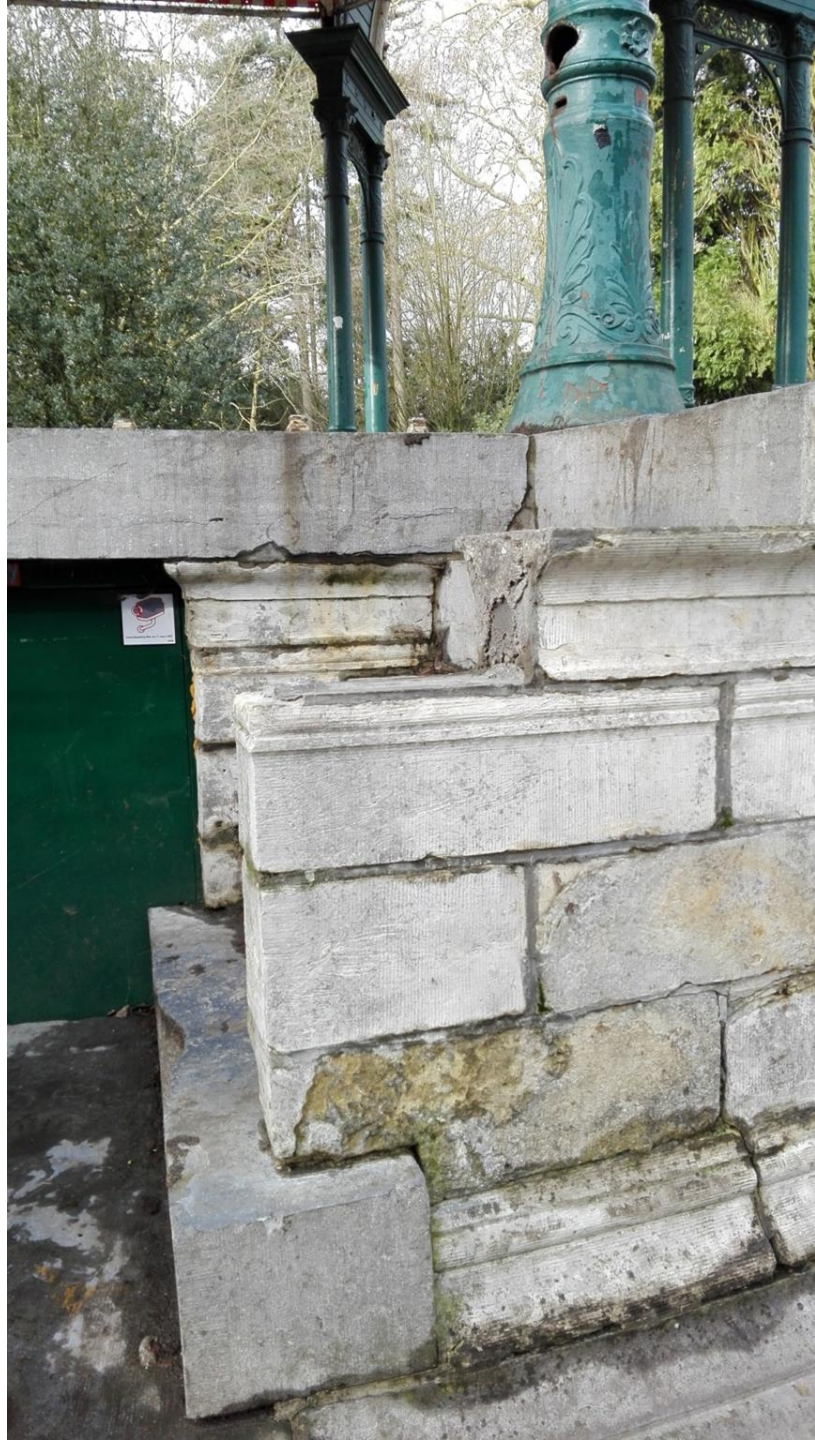

A wide, paved asphalt road in a park-like setting. The road is the central focus, extending from the foreground into the distance. On the left side, there are lush green trees and a small white monument. On the right side, there are more trees and a larger, dark-colored monument. The background shows a clear blue sky and more trees. The overall scene is bright and sunny.

overbodige verharding

Drukke verkeersassen

KIOSK- 2008

**Foto 2008 – met sierelementen
- nu weggehaald**

KIOSK 2019

M
MONTEREY